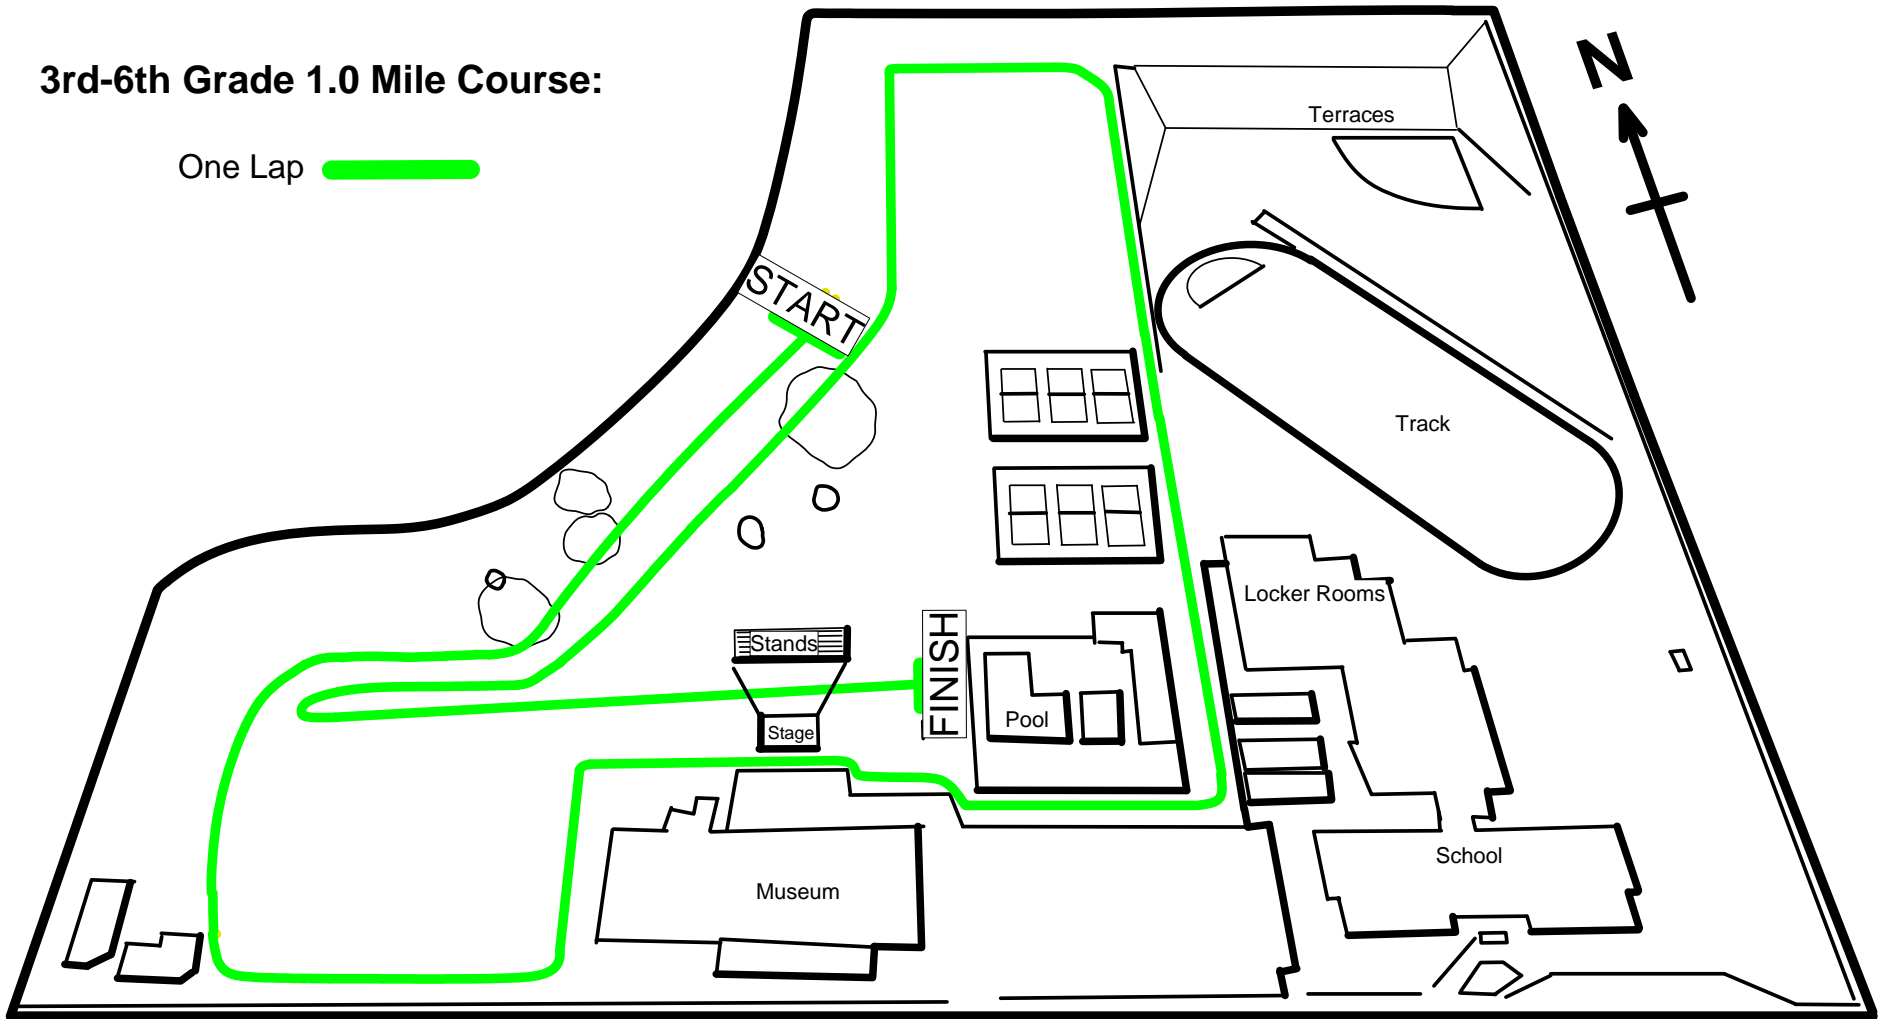

3rd-6th Grade 1.0 Mile Course:

One Lap 

Sunfair Invitational X/C Meet - 1.0 Mile Course Layout

Franklin Middle School and Park
Yakima, WA