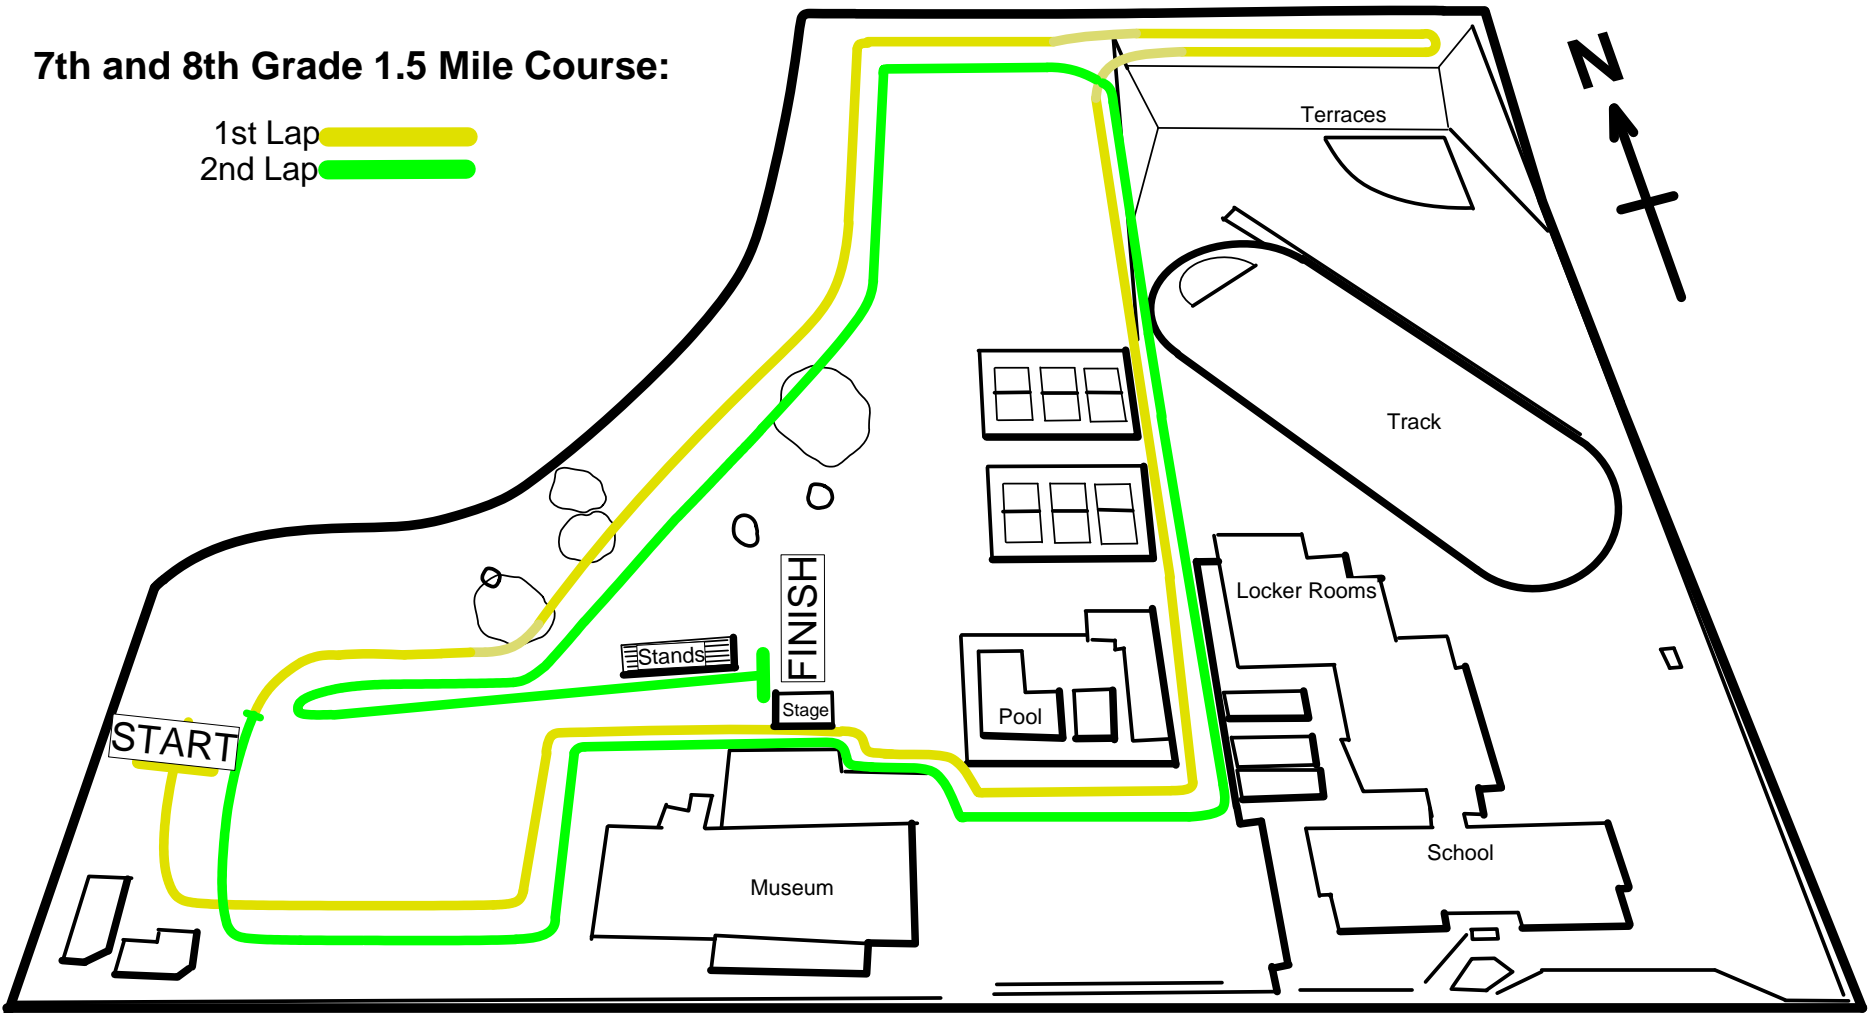

**7th and 8th Grade 1.5 Mile Course:**

1st Lap   
2nd Lap 

**Sunfair Invitational X/C Meet - 1.5 Mile Course Layout**

Franklin Middle School and Park  
Yakima, WA